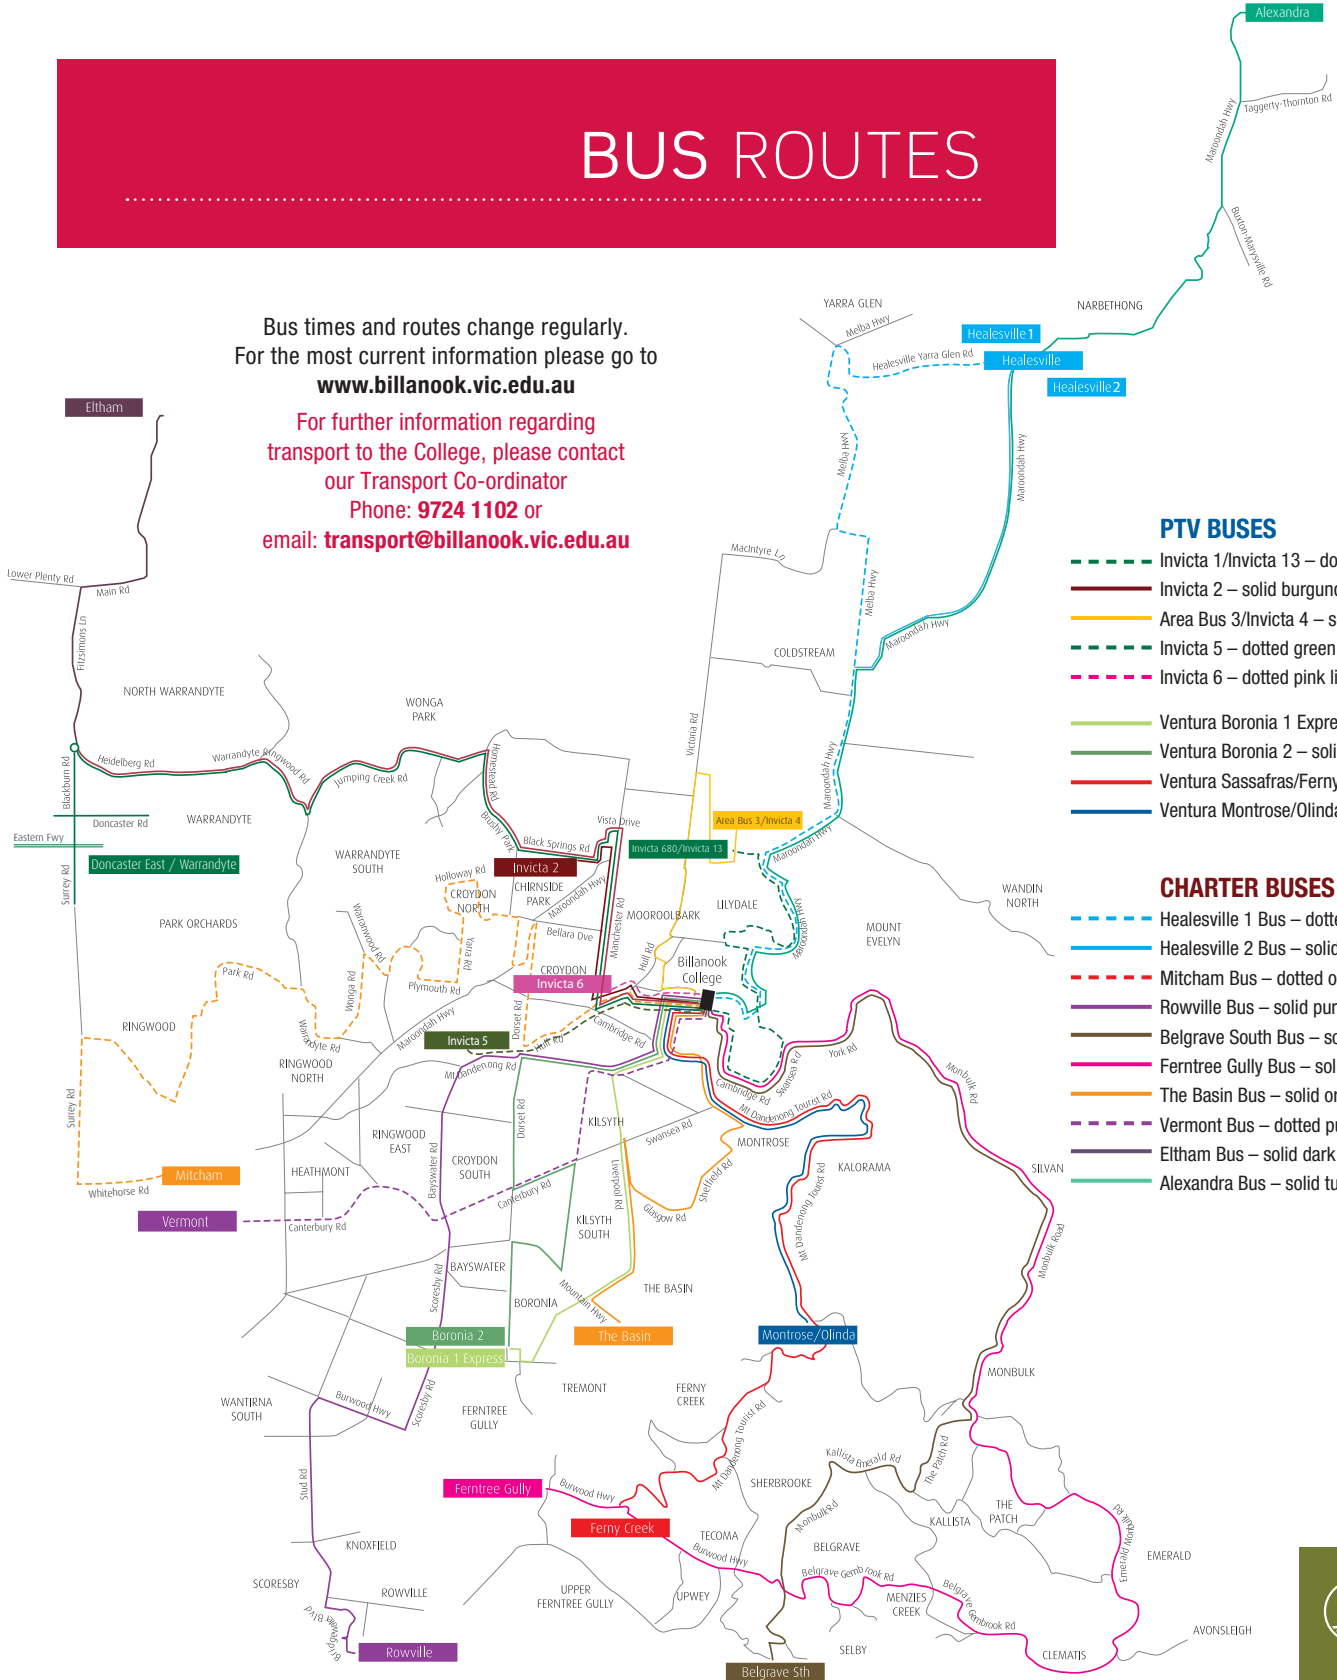

BUS ROUTES

Bus times and routes change regularly.
For the most current information please go to
www.billanook.vic.edu.au

For further information regarding
transport to the College, please contact
our Transport Co-ordinator
Phone: **9724 1102** or
email: transport@billanook.vic.edu.au

PTV BUSES

- --- Invicta 1/Invicta 13 – dotted dark green line
- Invicta 2 – solid burgundy line
- Area Bus 3/Invicta 4 – solid gold line
- --- Invicta 5 – dotted green line
- --- Invicta 6 – dotted pink line
- Ventura Boronia 1 Express – solid light green line
- Ventura Boronia 2 – solid green line
- Ventura Sassafras/Ferny Creek – solid red line
- Ventura Montrose/Olinda – solid dark blue line

CHARTER BUSES

- --- Healesville 1 Bus – dotted light blue line
- Healesville 2 Bus – solid light blue line
- --- Mitcham Bus – dotted orange line
- Rowville Bus – solid purple line
- Belgrave South Bus – solid brown line
- Ferntree Gully Bus – solid pink line
- The Basin Bus – solid orange line
- --- Vermont Bus – dotted purple line
- Eltham Bus – solid dark purple line
- Alexandra Bus – solid turquoise line