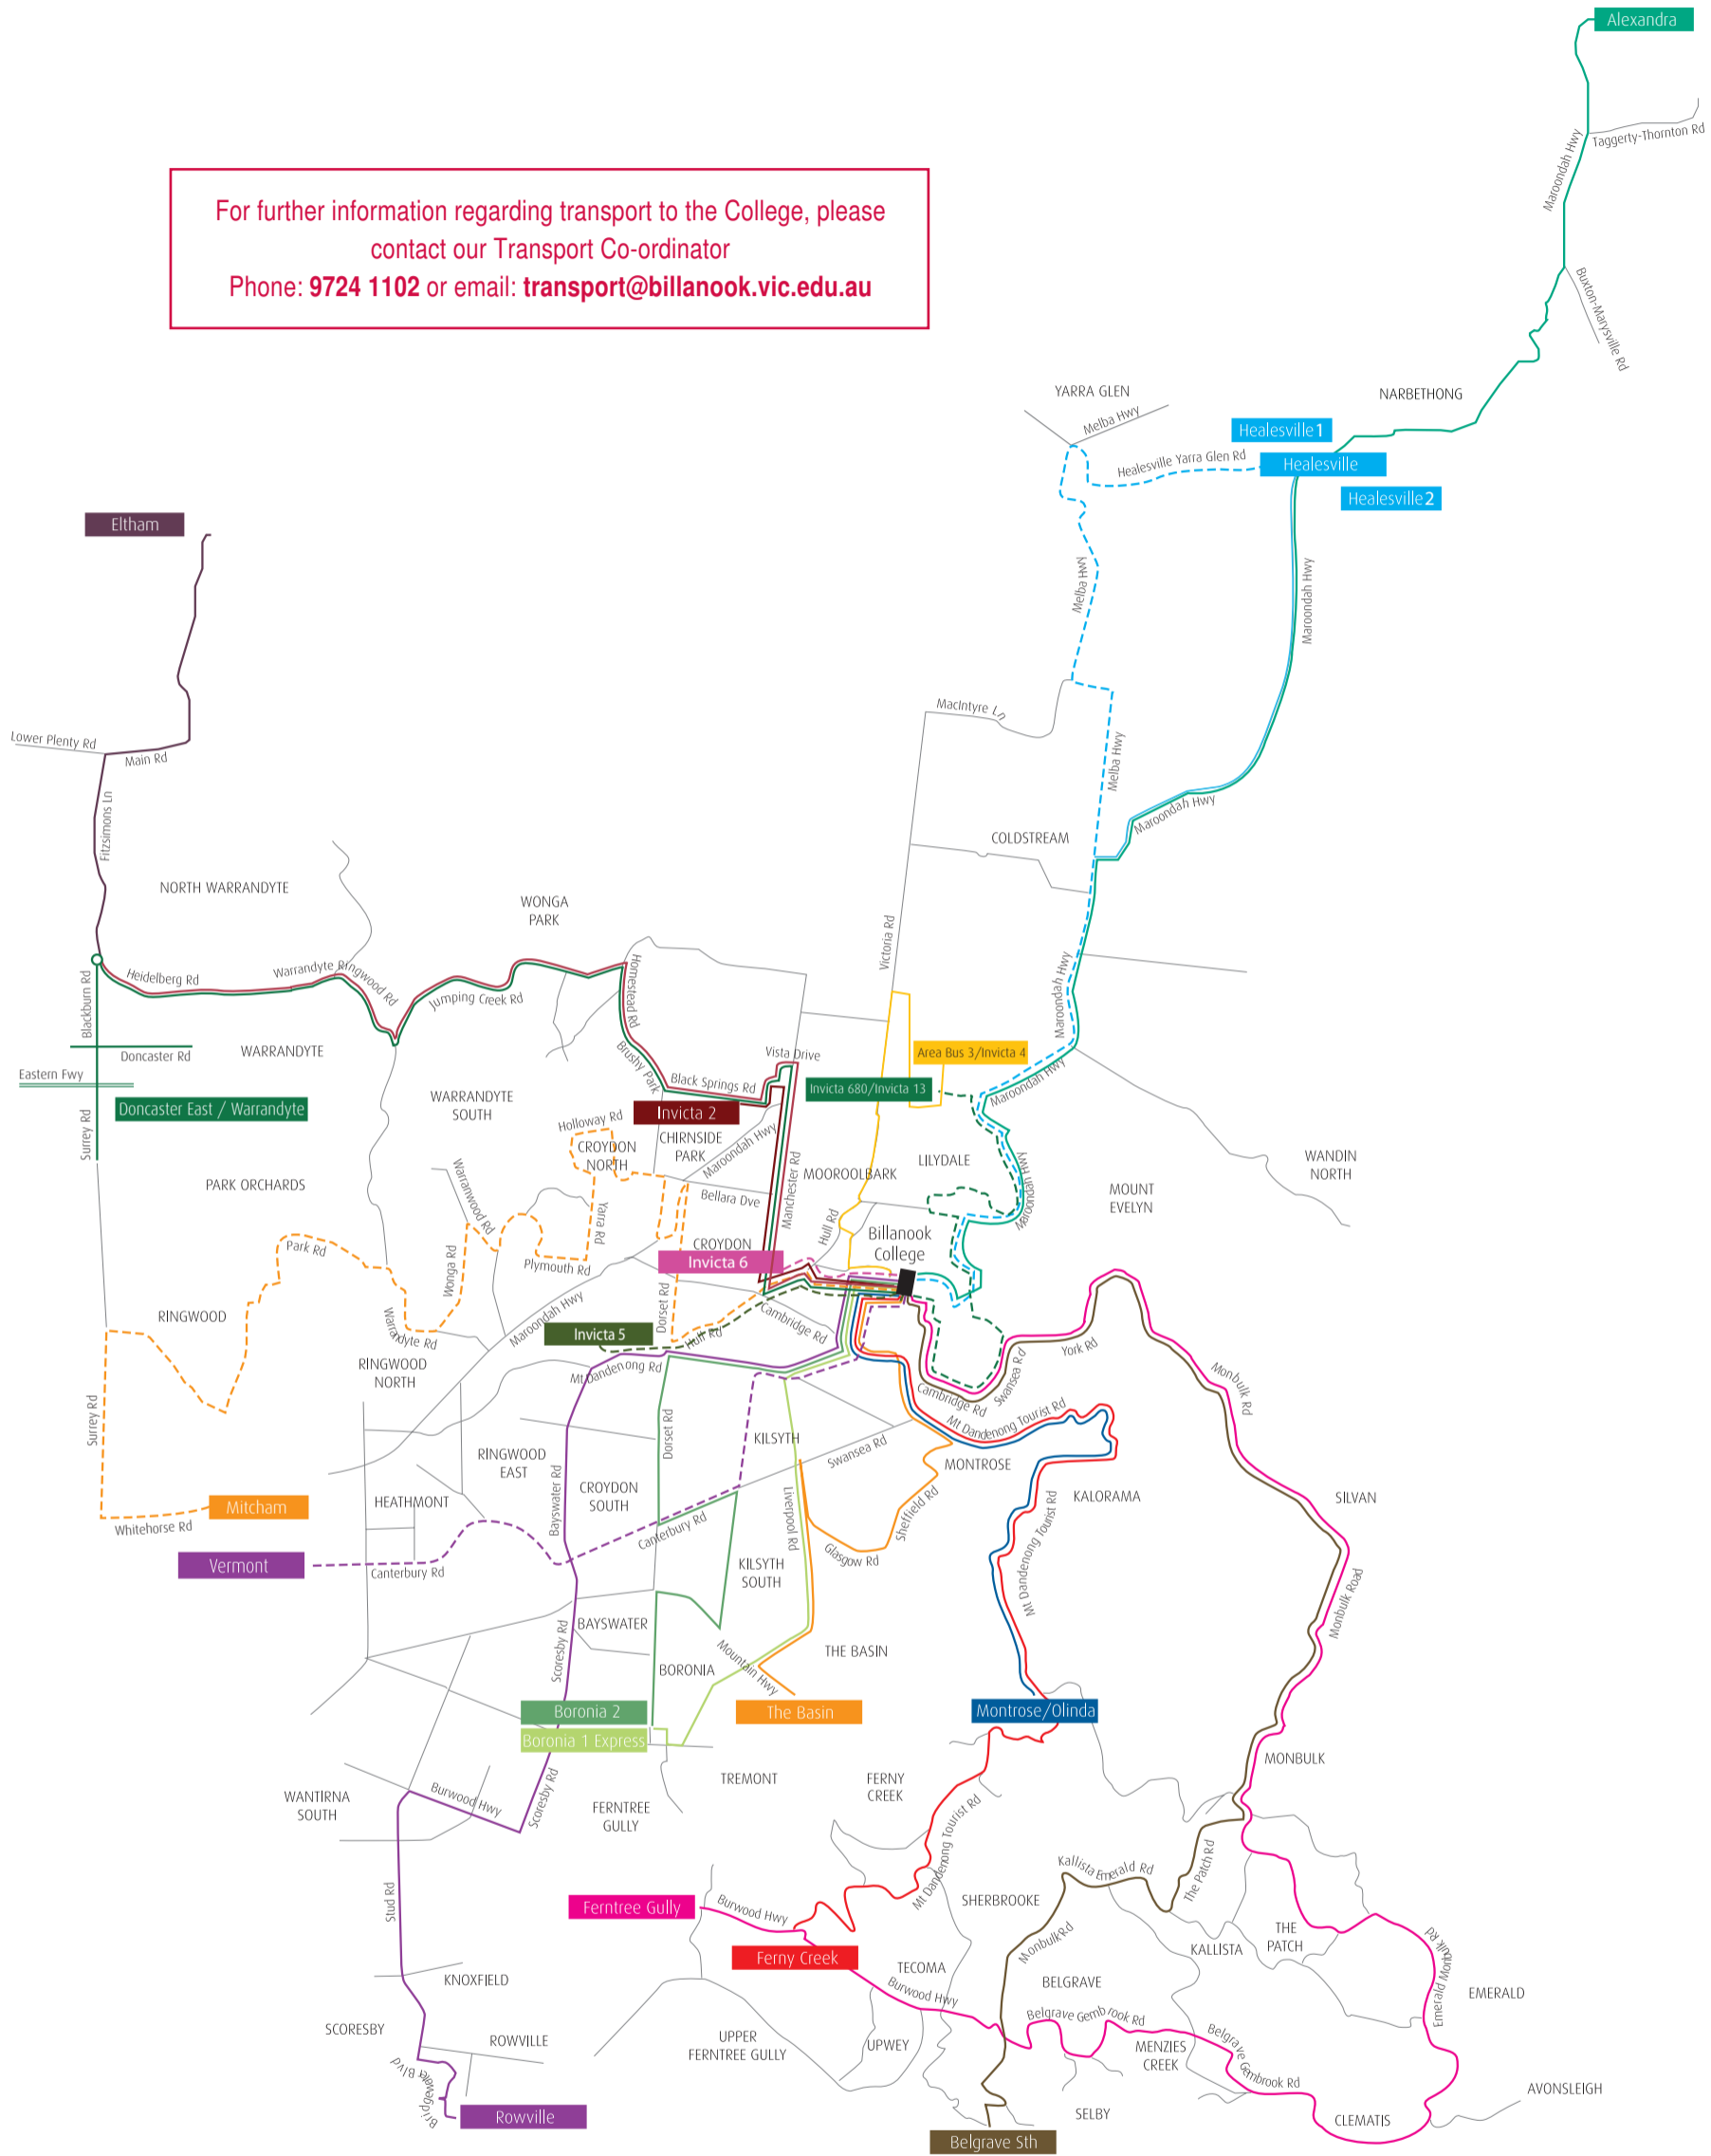

BILLANOOK BUS ROUTES

Billanook College

For further information regarding transport to the College, please contact our Transport Co-ordinator
Phone: 9724 1102 or email: transport@billanook.vic.edu.au

CHARTER BUSES

- Healesville 1 Bus - dotted light blue line
- Healesville 2 Bus - solid light blue line
- Mitcham Bus - dotted orange line
- Rowville Bus - solid purple line
- Belgrave South Bus - solid brown line
- Ferntree Gully Bus - solid pink line
- The Basin Bus - solid orange line
- Vermont Bus - dotted purple line
- Eltham Bus - solid dark purple line
- Alexandra Bus - solid turquoise line

PTV BUSES

- Invicta 680/Invicta 13 - dotted dark green line
- Invicta 2 - solid burgundy line
- Area Bus 3/Invicta 4 - solid gold line
- Invicta 5 - dotted green line
- Invicta 6 - dotted pink line
- Ventura Boronia 1 Express - solid light green line
- Ventura Boronia 2 - solid green line
- Ventura Sassafra/Ferry Creek - solid red line
- Ventura Montrose/Olinda - solid dark blue line